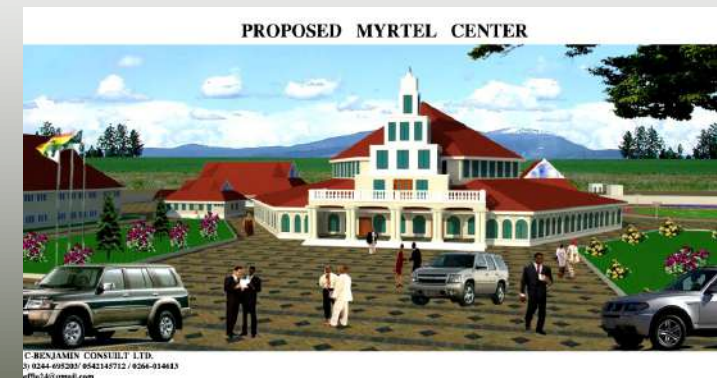

Photo caption