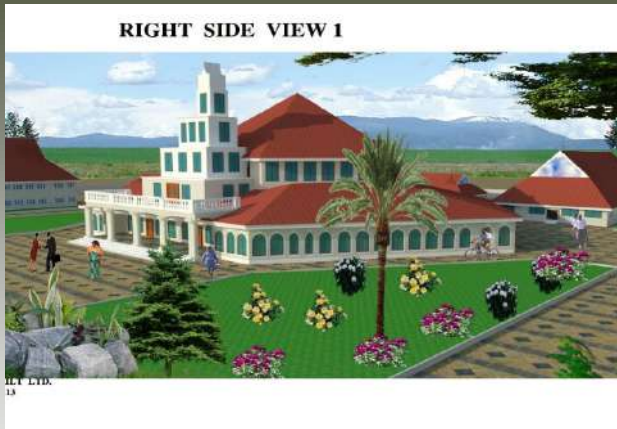

AREA OF FOCUS

- Health:
  - Preventive/ Public Health,
  - Nutritional,
  - Curative
  - Medical Treatment
- Educational:
  - Early Childhood /Kindergarten
  - Primary, High Schools
  - Trade/Technical
  - Appropriate and Indigenous Technology
  - Agricultural
  - Care for Nature,
  - Horticultural
- PSYCHOSOCIAL
  - Geriatric Care and Concerns,
  - Stroke Rehabilitation,
  - Drug/ Alcohol Rehabilitation
- SPIRITUAL /BIBLICAL EVANGELISM
  - Practical Theological systems and use of Christian prayers
  - Deliverance for Pastoral/Spiritual care.
  - Counselling to strengthen Life and build resilience in the Face of Tragedies.

Mission Statement

Transform lives by empowering individuals and families to thrive by promoting, independence and safety through innovative services, supporting sustainable recovery, as well as protecting children and promoting healthier families through strong practice and strong partnerships with the community and tribes.

Myrtle will build funding support from businesses, churches and private donors in at an aggressive rate of growth. Yet it will take five years before funding from these sources becomes strong enough to expand the program.

- People are healthy,
- People are safe,
- People are supported

PURPOSE AND SCOPE

Myrtle is a Non-Profit Organization was established in 2013 as an NGO with a purpose to transform lives by providing support and fostering partnerships that empower people to live a life of peace and joy.

These services will be provided primarily in the Brong Ahafo area in Ghana to people from all over the world.

Contact Us

Rev. Yaw Nkansah
14508 Telegraph Road
Woodbridge, VA 22192

(571) 331-7049
yawnkansah@minster.com

Visit us on the web:
www.ebenezerpresby.org/mission